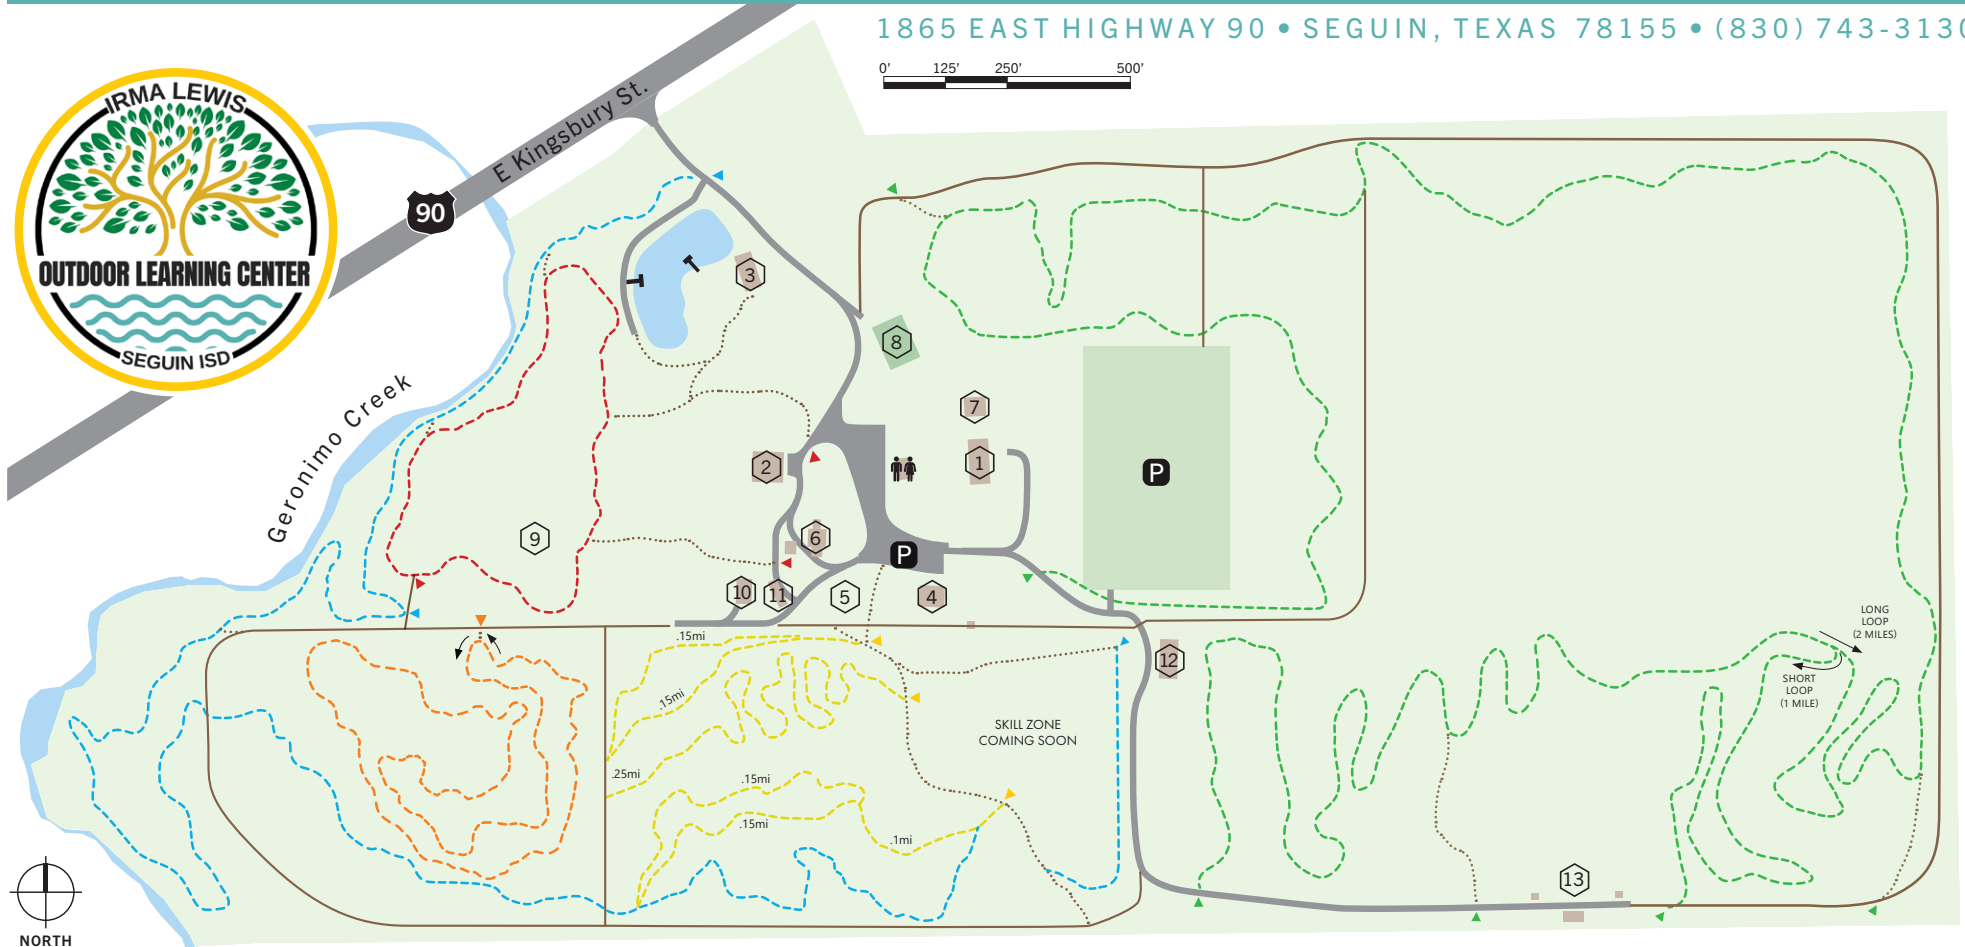

SEGUIN ISD IRMA LEWIS OUTDOOR LEARNING CENTER

1865 EAST HIGHWAY 90 • SEGUIN, TEXAS 78155 • (830) 743-3130

LEGEND

- Property Line
- Developed Road
- Service Road

- Blue Trail (1.35 Miles, Δ48') ———
- Orange Trail (.69 Miles, Δ6') ———
- Red Trail (.35 Miles, Δ8') ———
- Yellow Trails (Δ34') ———
- Green Trail (2 Miles, Δ22') ———

- 1. Pavilion
- 2. Natural History Center/Offices
- 3. Environmental Science Center

- 4. Outdoor Education Building
- 5. Outdoor Classroom
- 6. Farm House

- 7. History Barn
- 8. Garden
- 9. Challenge Course

- 10. Workshop/Storage
- 11. Facility Services
- 12. Pole Barn
- 13. Skeet Range (Closed)

- Access Trail
- ▼ Trail Access Point
- Restrooms

SKILL ZONE COMING SOON

LONG LOOP (2 MILES)
SHORT LOOP (1 MILE)